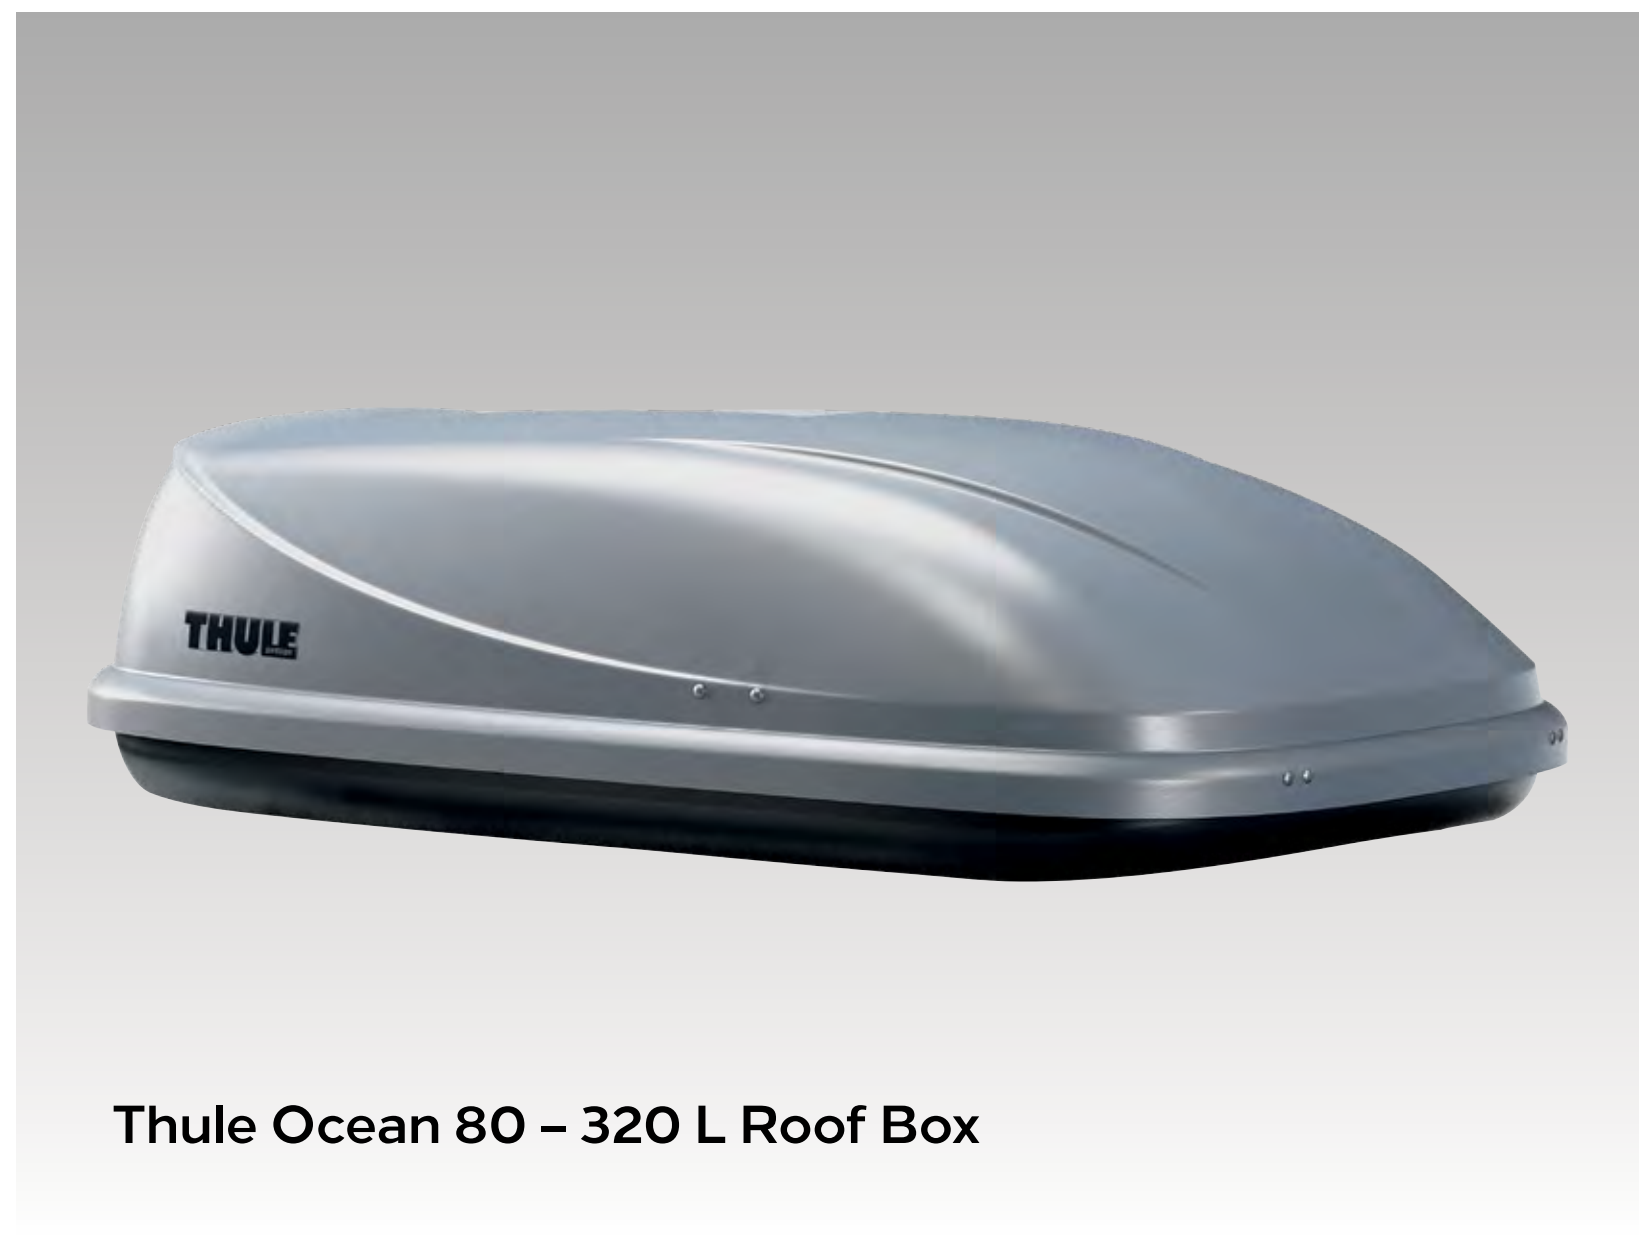

Thule Ocean 80 – 320 L Roof Box