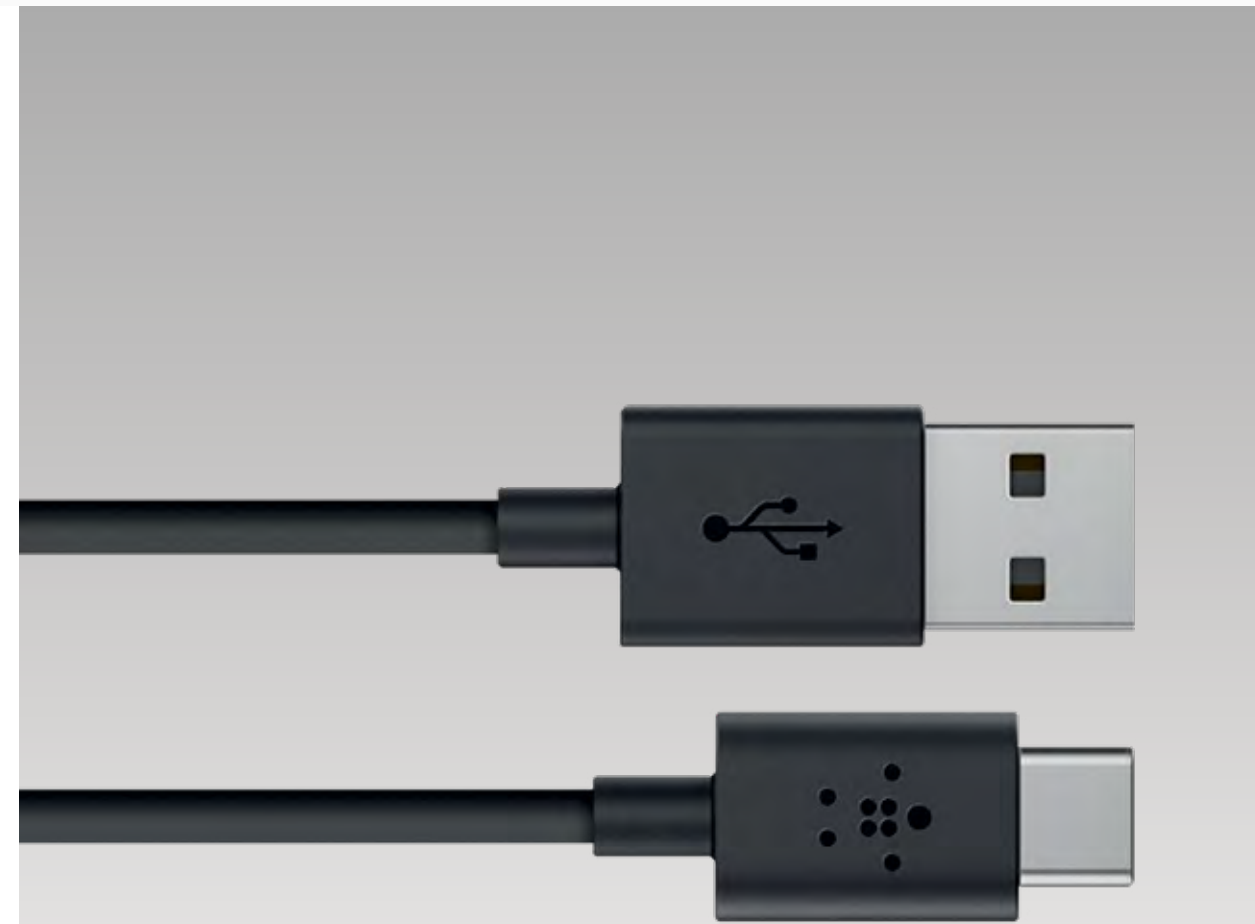

Adjustable mount compatible with 6-inch devices.

Part No. UKNMBAVM

Universal Car Charger with Lightning Cable

Charge and sync your device.

Part No. UKNMBLCK

Universal Car Cup Phone Mount

Adjustable cup holder mount compatible with 6-inch devices.

Part No. UKNMBCHM

Road Rockstar

4-Port Car Charger with extending USB hub.

Part No. UKNMBRRS

Universal Car Charger with USB-C Cable

Charge your USB-C device.

Part No. UKNMBTCK

Combo Life

Universal Car Charger with Micro-USB

USB-C Charge/Sync Cable

Lightning to USB Cable

Micro-USB Charge/Sync Cable

2-Port Universal Car Charger

Universal Car Charger with Micro-USB

Charge your device rapidly and safely.