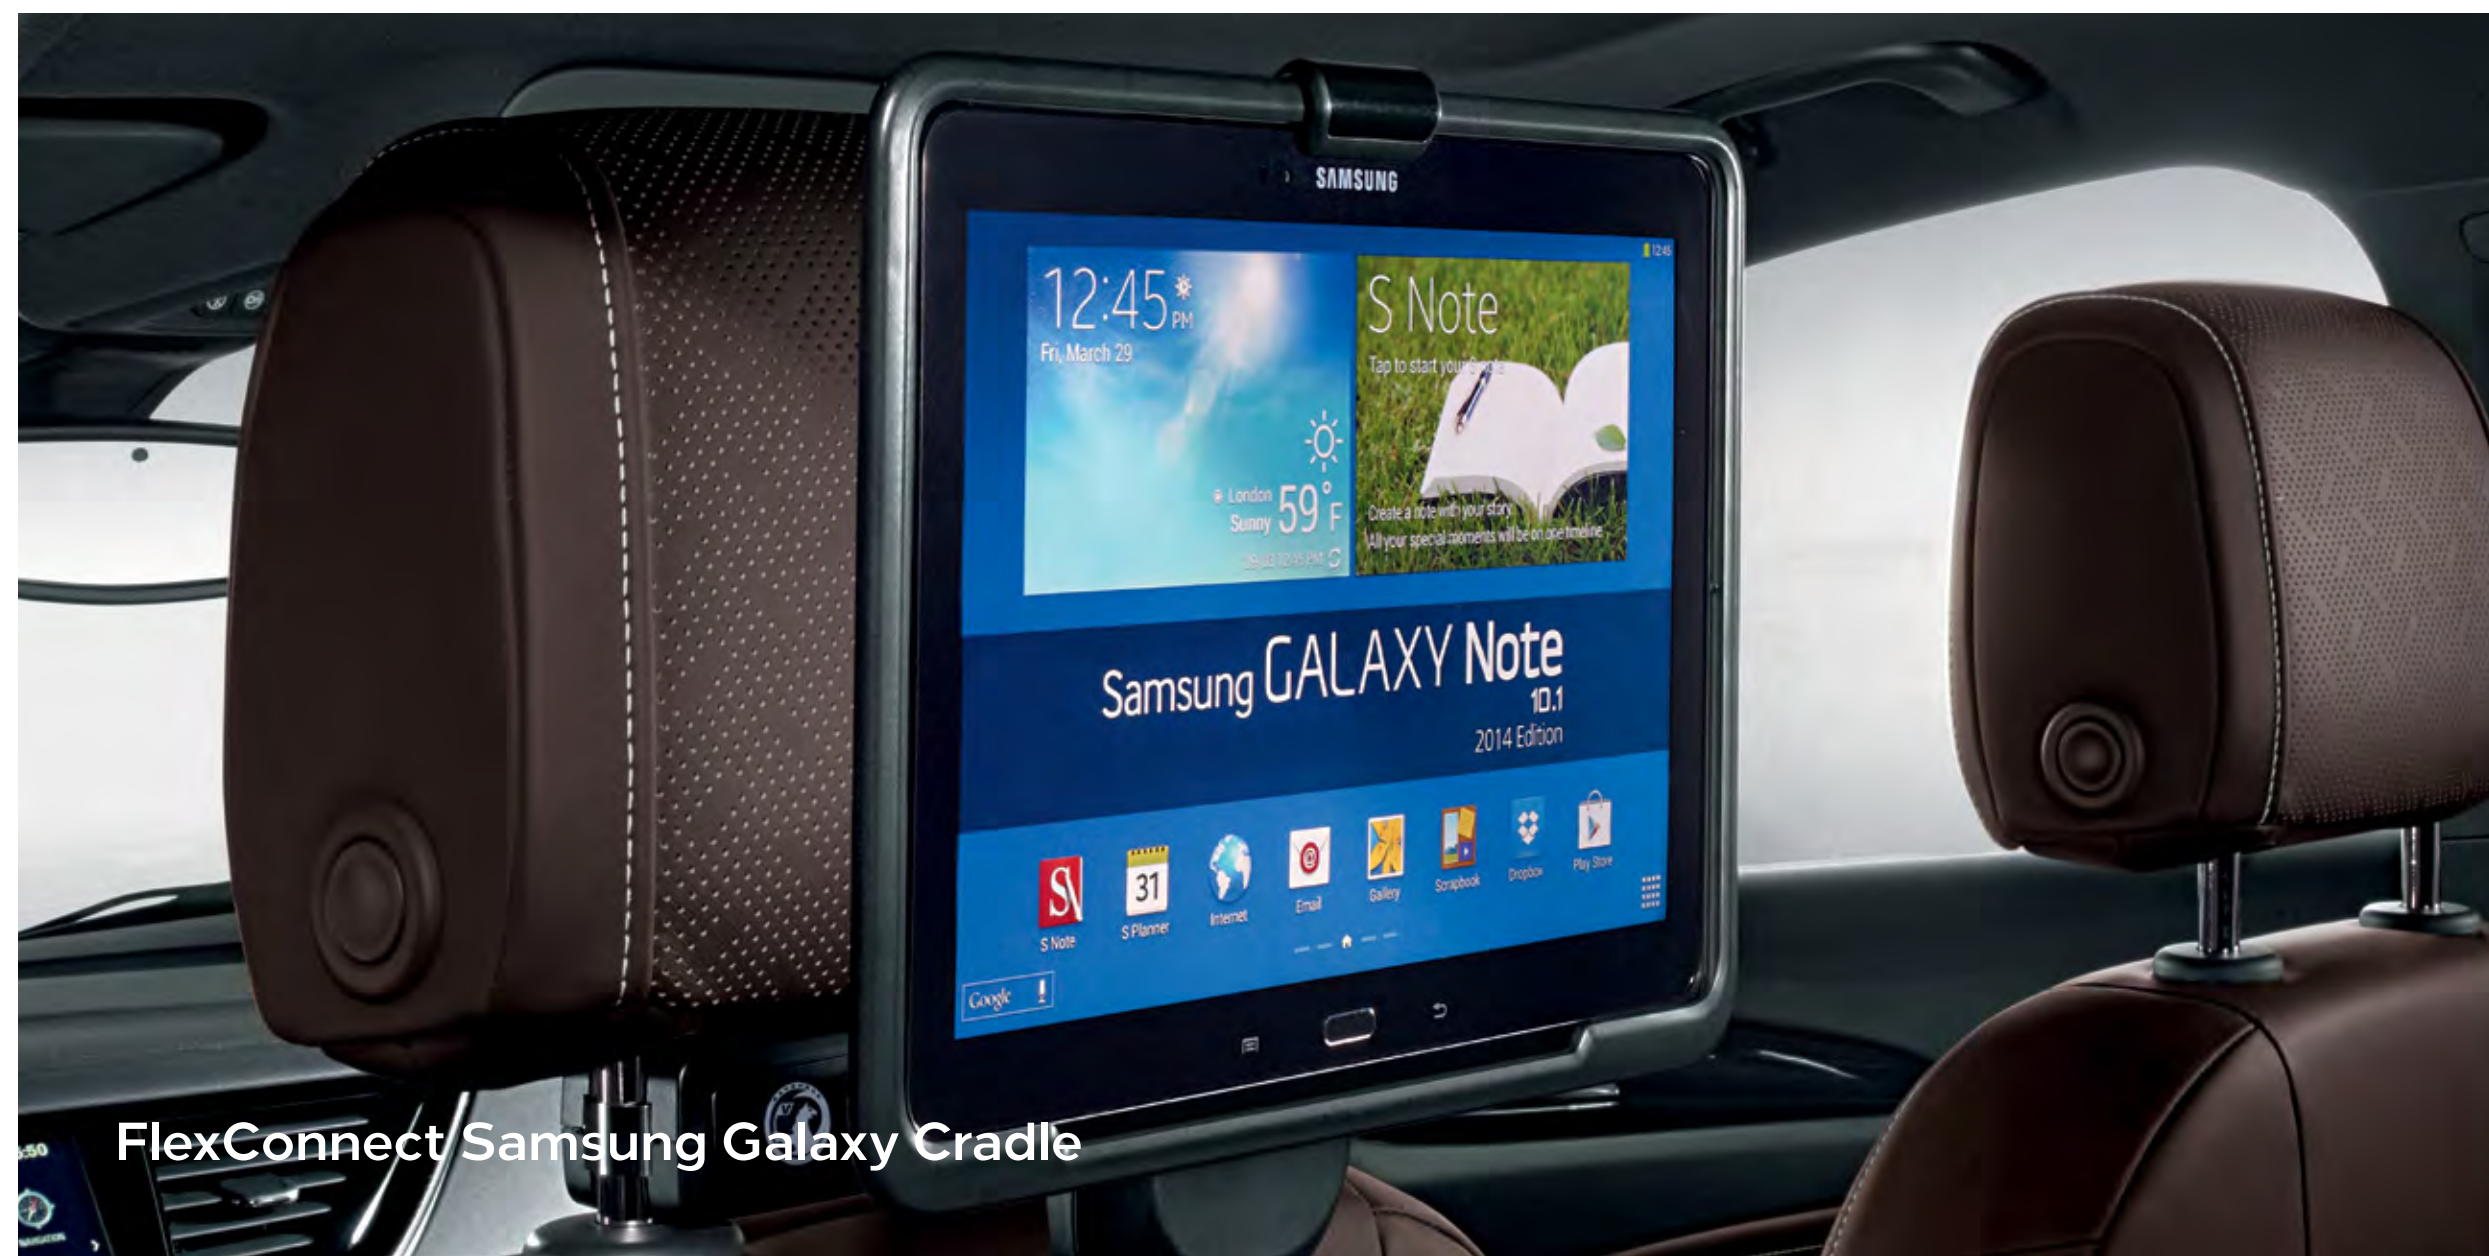

The foldaway table offers a stable resting place for your personal items. Includes an integrated cup holder.**

Part No. 9834352280

*Cannot be used for sport seats with integrated head rest.

**Cup not included.

FlexConnect iPad Cradle

FlexConnect iPad Air Cradle

FlexConnect iPad Mini Cradle

FlexConnect Samsung Galaxy Cradle

FlexConnect Range

A range of tablet cradles, fully adjustable for watching films, reading and typing. Simply detach from the bracket to take your device with you in the holder.