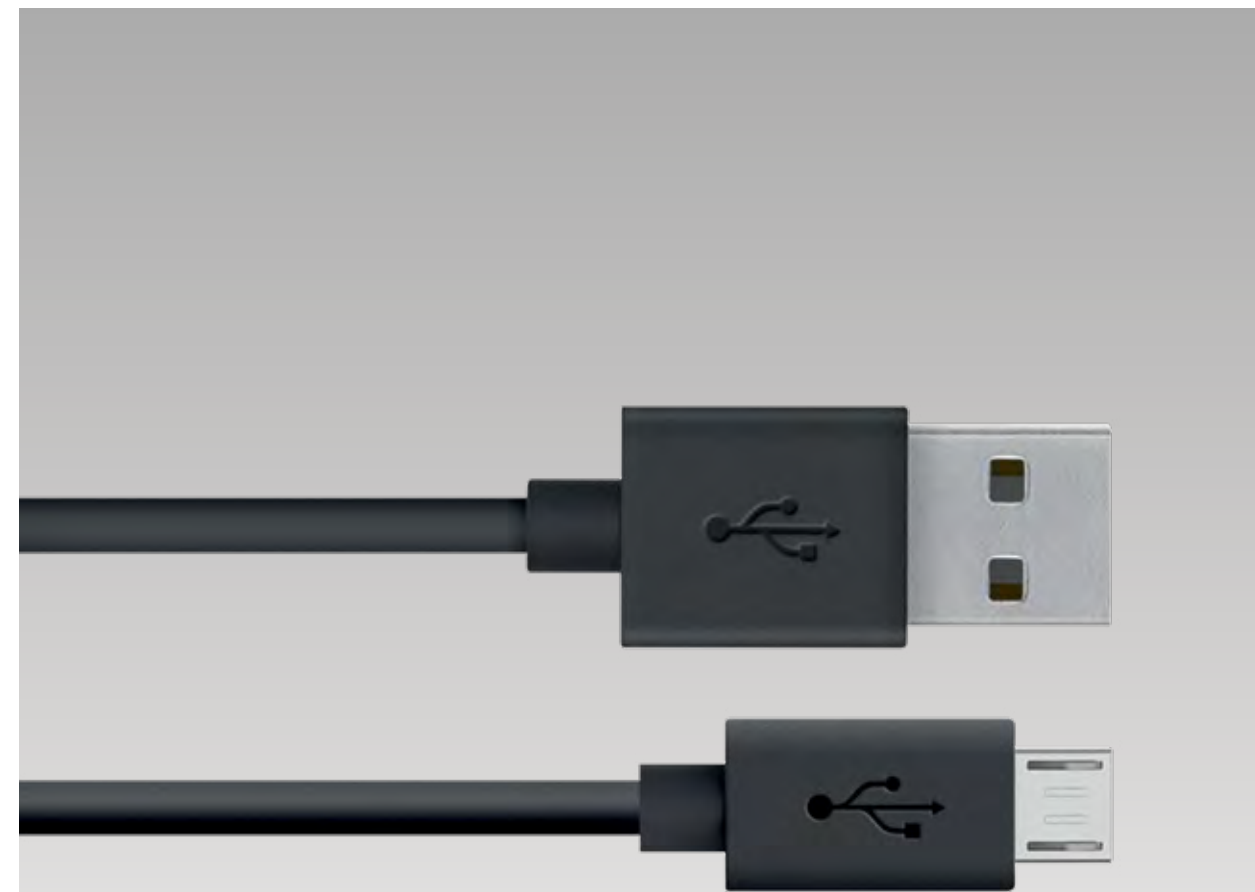

Charge and sync your device.

Part No. UKNMBLCK

Universal Car Cup Phone Mount

Adjustable cup holder mount compatible with 6-inch devices.

Part No. UKNMBCHM

Road Rockstar

4-Port Car Charger with extending USB hub.

Part No. UKNMBRRS

Universal Car Charger with USB-C Cable

Charge your USB-C device.

Part No. UKNMBTCK

Universal Car Charger with Micro-USB

USB-C Charge/Sync Cable

Lightning to USB Cable

Micro-USB Charge/Sync Cable