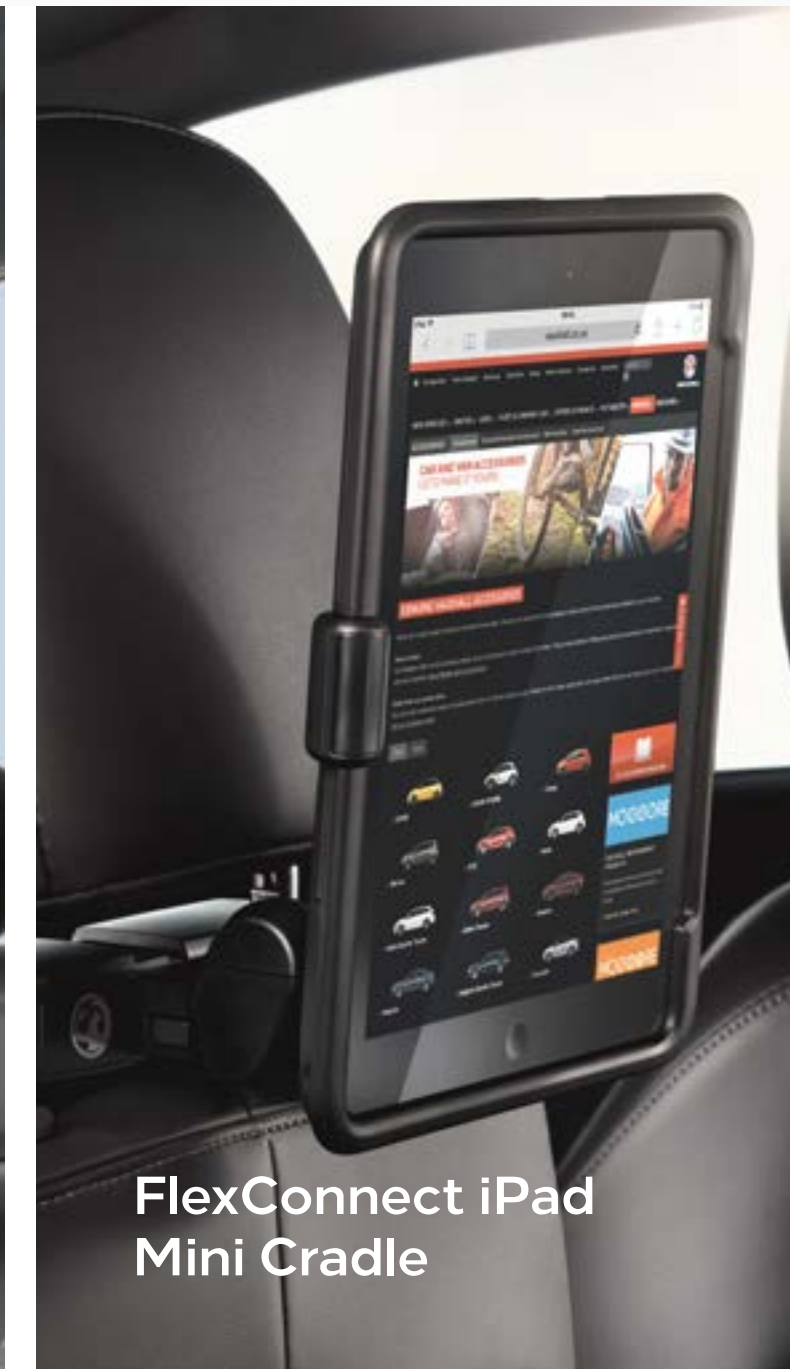

The foldaway table offers a stable resting place for your personal items. Includes an integrated cup holder.**

Part No. 9834352280

*Cannot be used for sport seats with integrated head rest.

**Cup not included.

FlexConnect iPad Cradle

FlexConnect iPad Air Cradle

FlexConnect iPad Mini Cradle

FlexConnect Samsung Galaxy Cradle

FlexConnect Range

A range of tablet cradles, fully adjustable for watching films, reading and typing. Simply detach from the bracket to take your device with you in the holder.