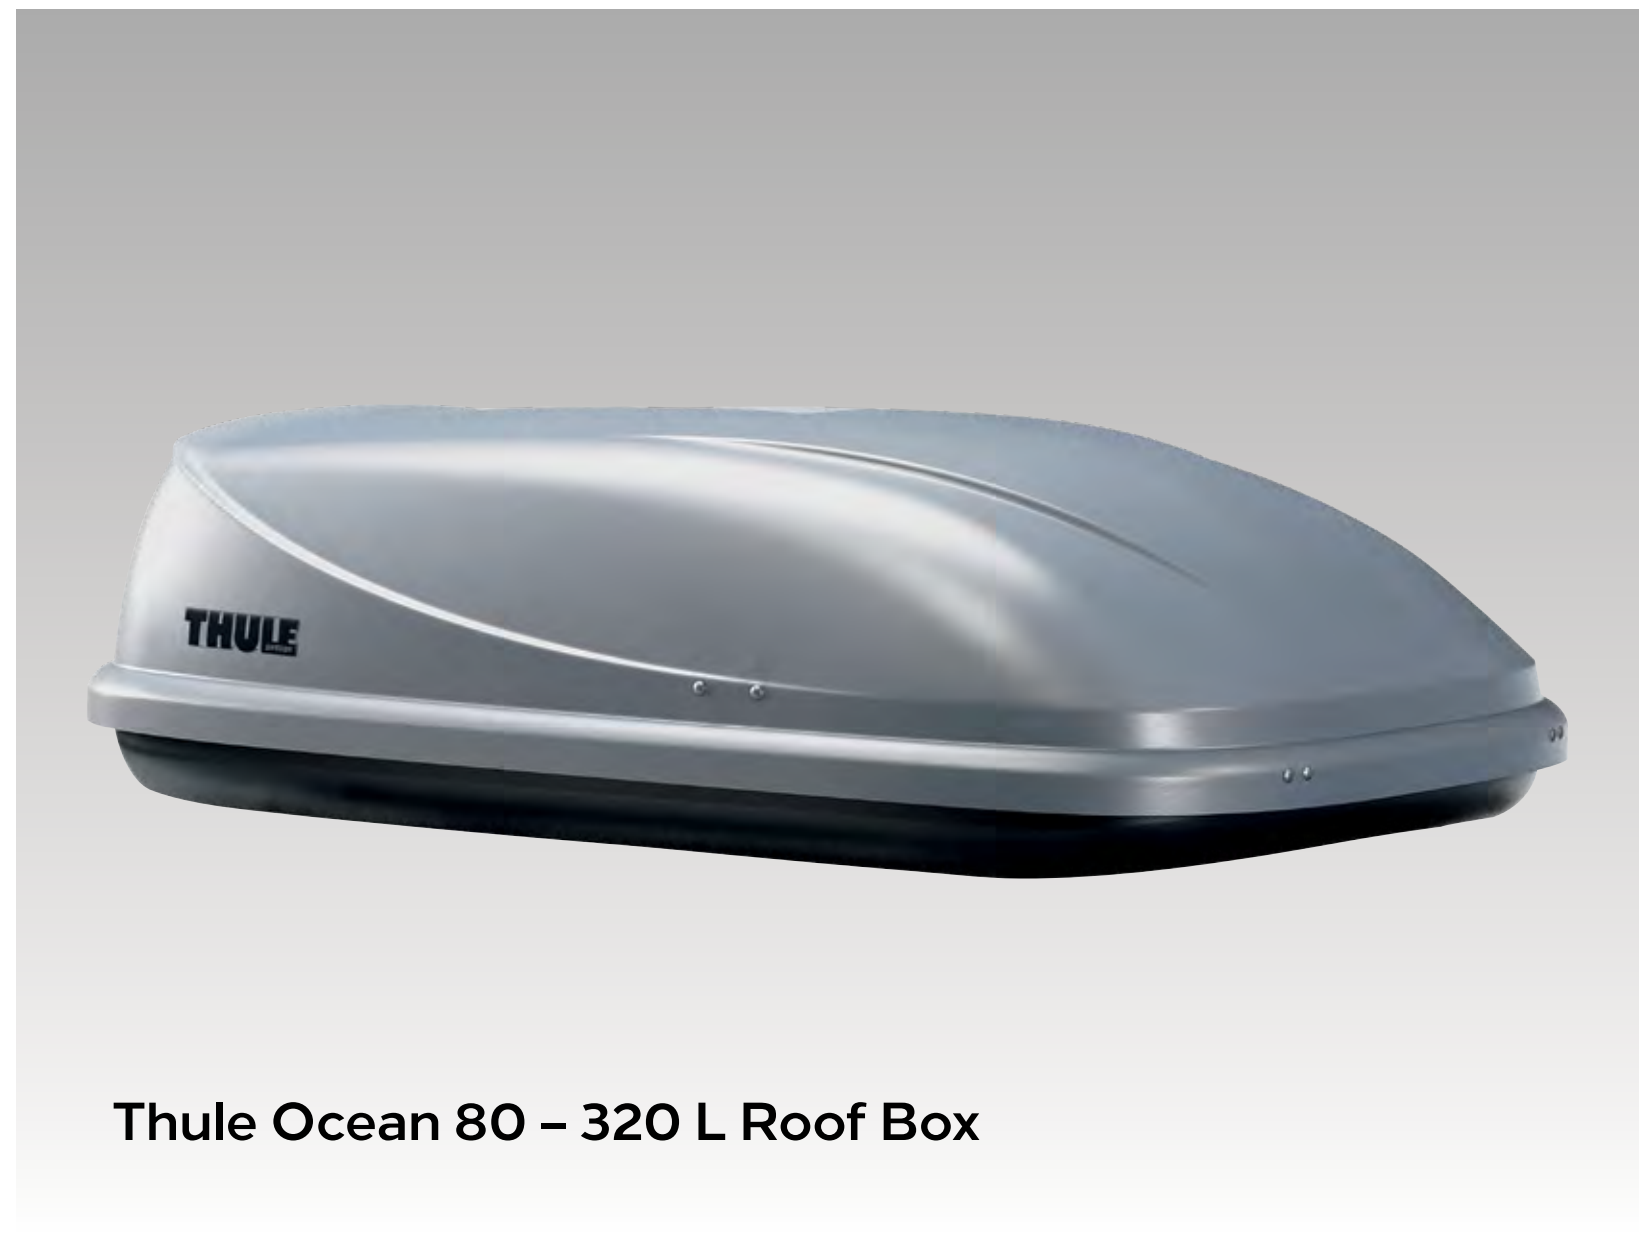

Thule Ocean 80 – 320 L Roof Box

Get all the extras you need in one place with our specially priced accessory packs.

Travel Pack

Wherever you're travelling, take all your luggage with you. Plus all the kit you'll ever need for driving abroad.

Roof Base Carrier

Part No. 13365633

European Touring Kit

Part No. UKVGET10

This Kit Contains:

- First Aid Kit
- Breathalyser x2
- Headlight covers for Euro Travel
- Emergency Bulb Kit
- Mini Wind Up Torch
- High Visibility Vest
- Warning Triangle
- Heavy Duty Gloves
- GB Sticker
- Guide to Driving in Europe

Thule Ocean 80 – 320 L Roof Box

Part No. 1662444280