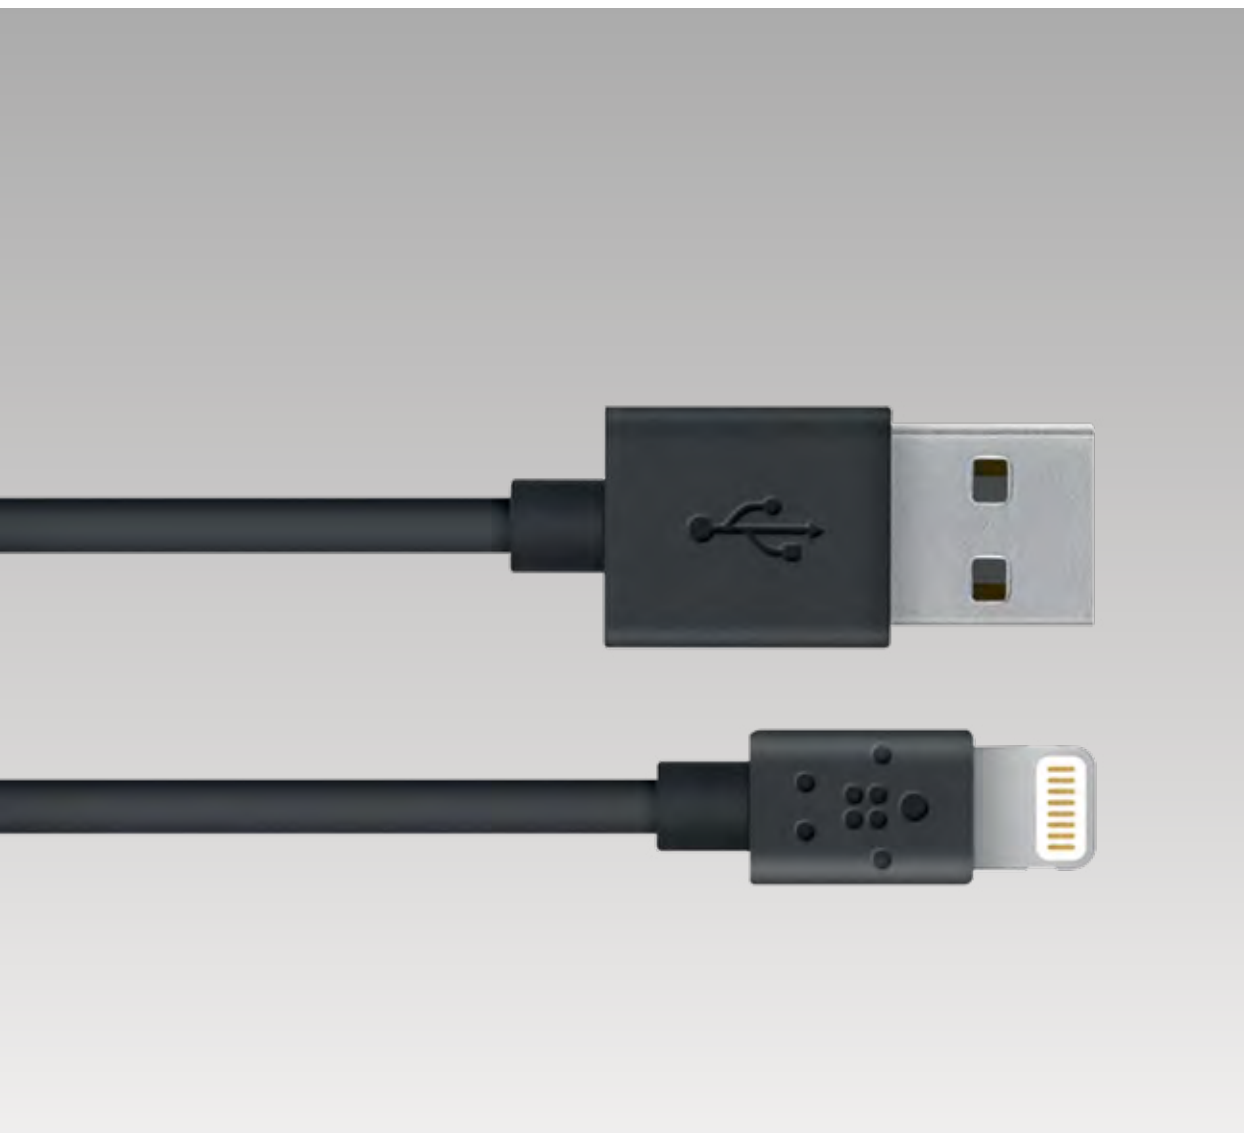

### Road Rockstar

4-Port Car Charger with extending USB hub.

Part No. UKNMBRRS

### Universal Car Charger with USB-C Cable

Charge your USB-C device.

Part No. UKNMBTCK

Universal Car Charger with Micro-USB

USB-C Charge/Sync Cable

Lightning to USB Cable

Micro-USB Charge/Sync Cable

2-Port Universal Car Charger

**Universal Car Charger with Micro-USB**

Charge your device rapidly and safely.

Part No. UKNMBMCK

**USB-C Charge/Sync Cable**

Charge and sync your device.

Part No. UKNMBTCB

**Lightning to USB Cable**

Charge and sync your device.