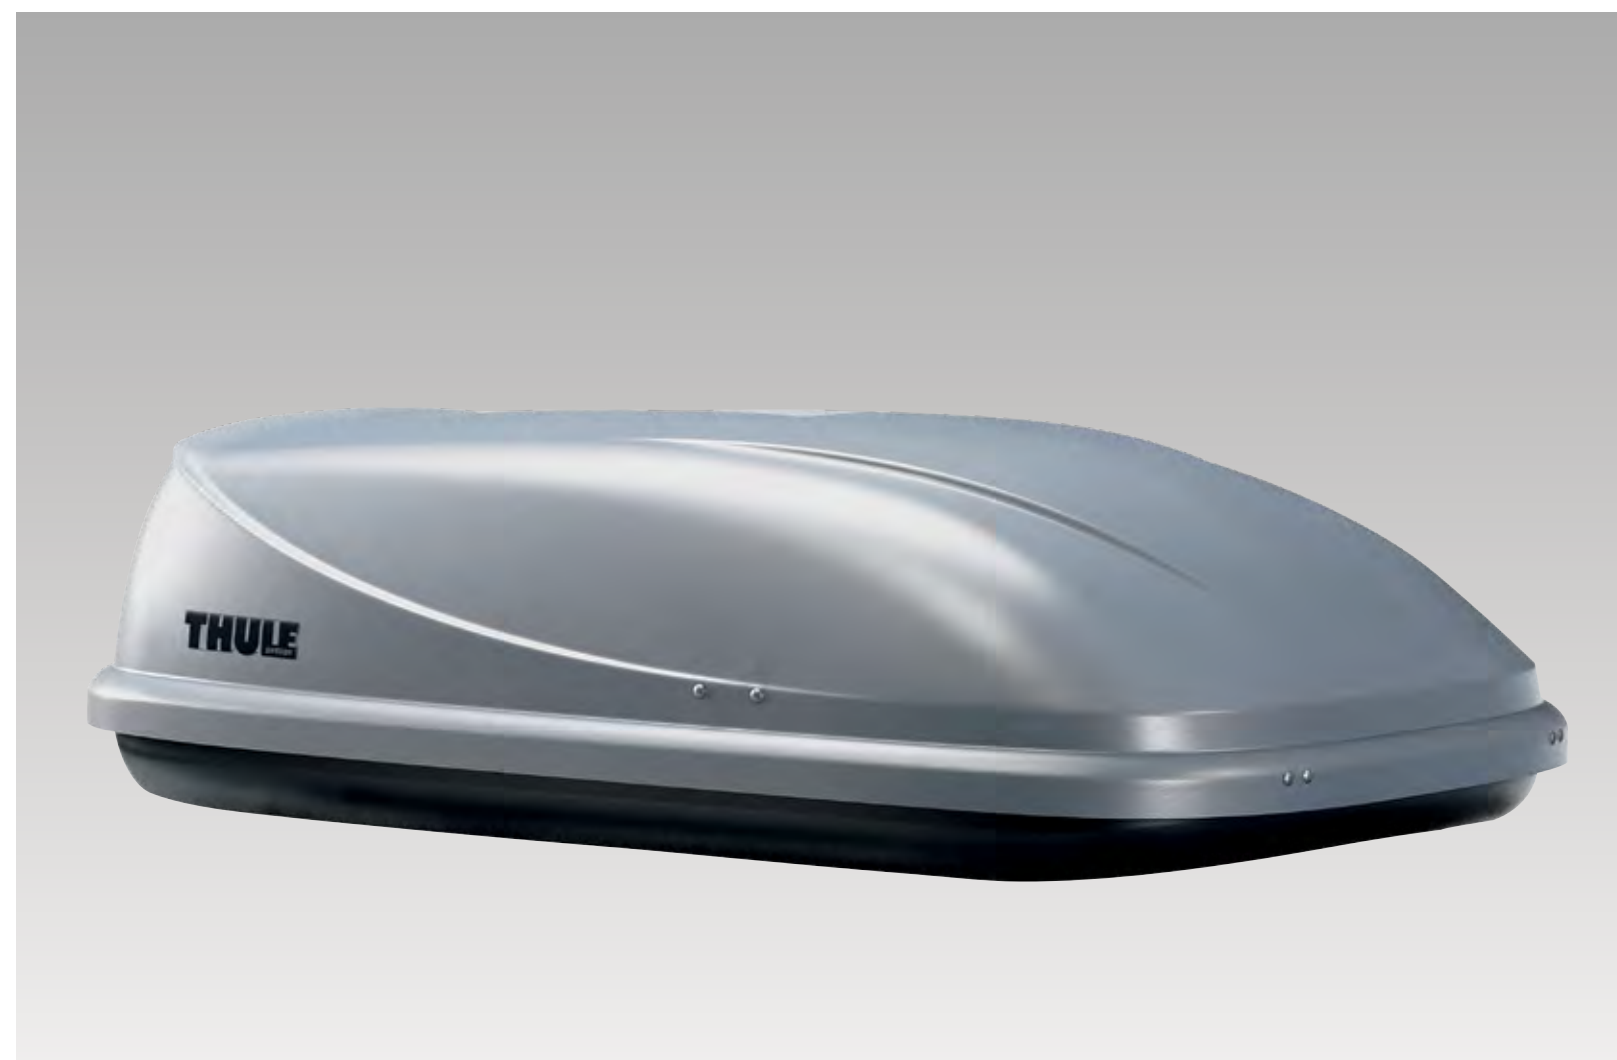

Thule Ocean 80 – 320 L Roof Box