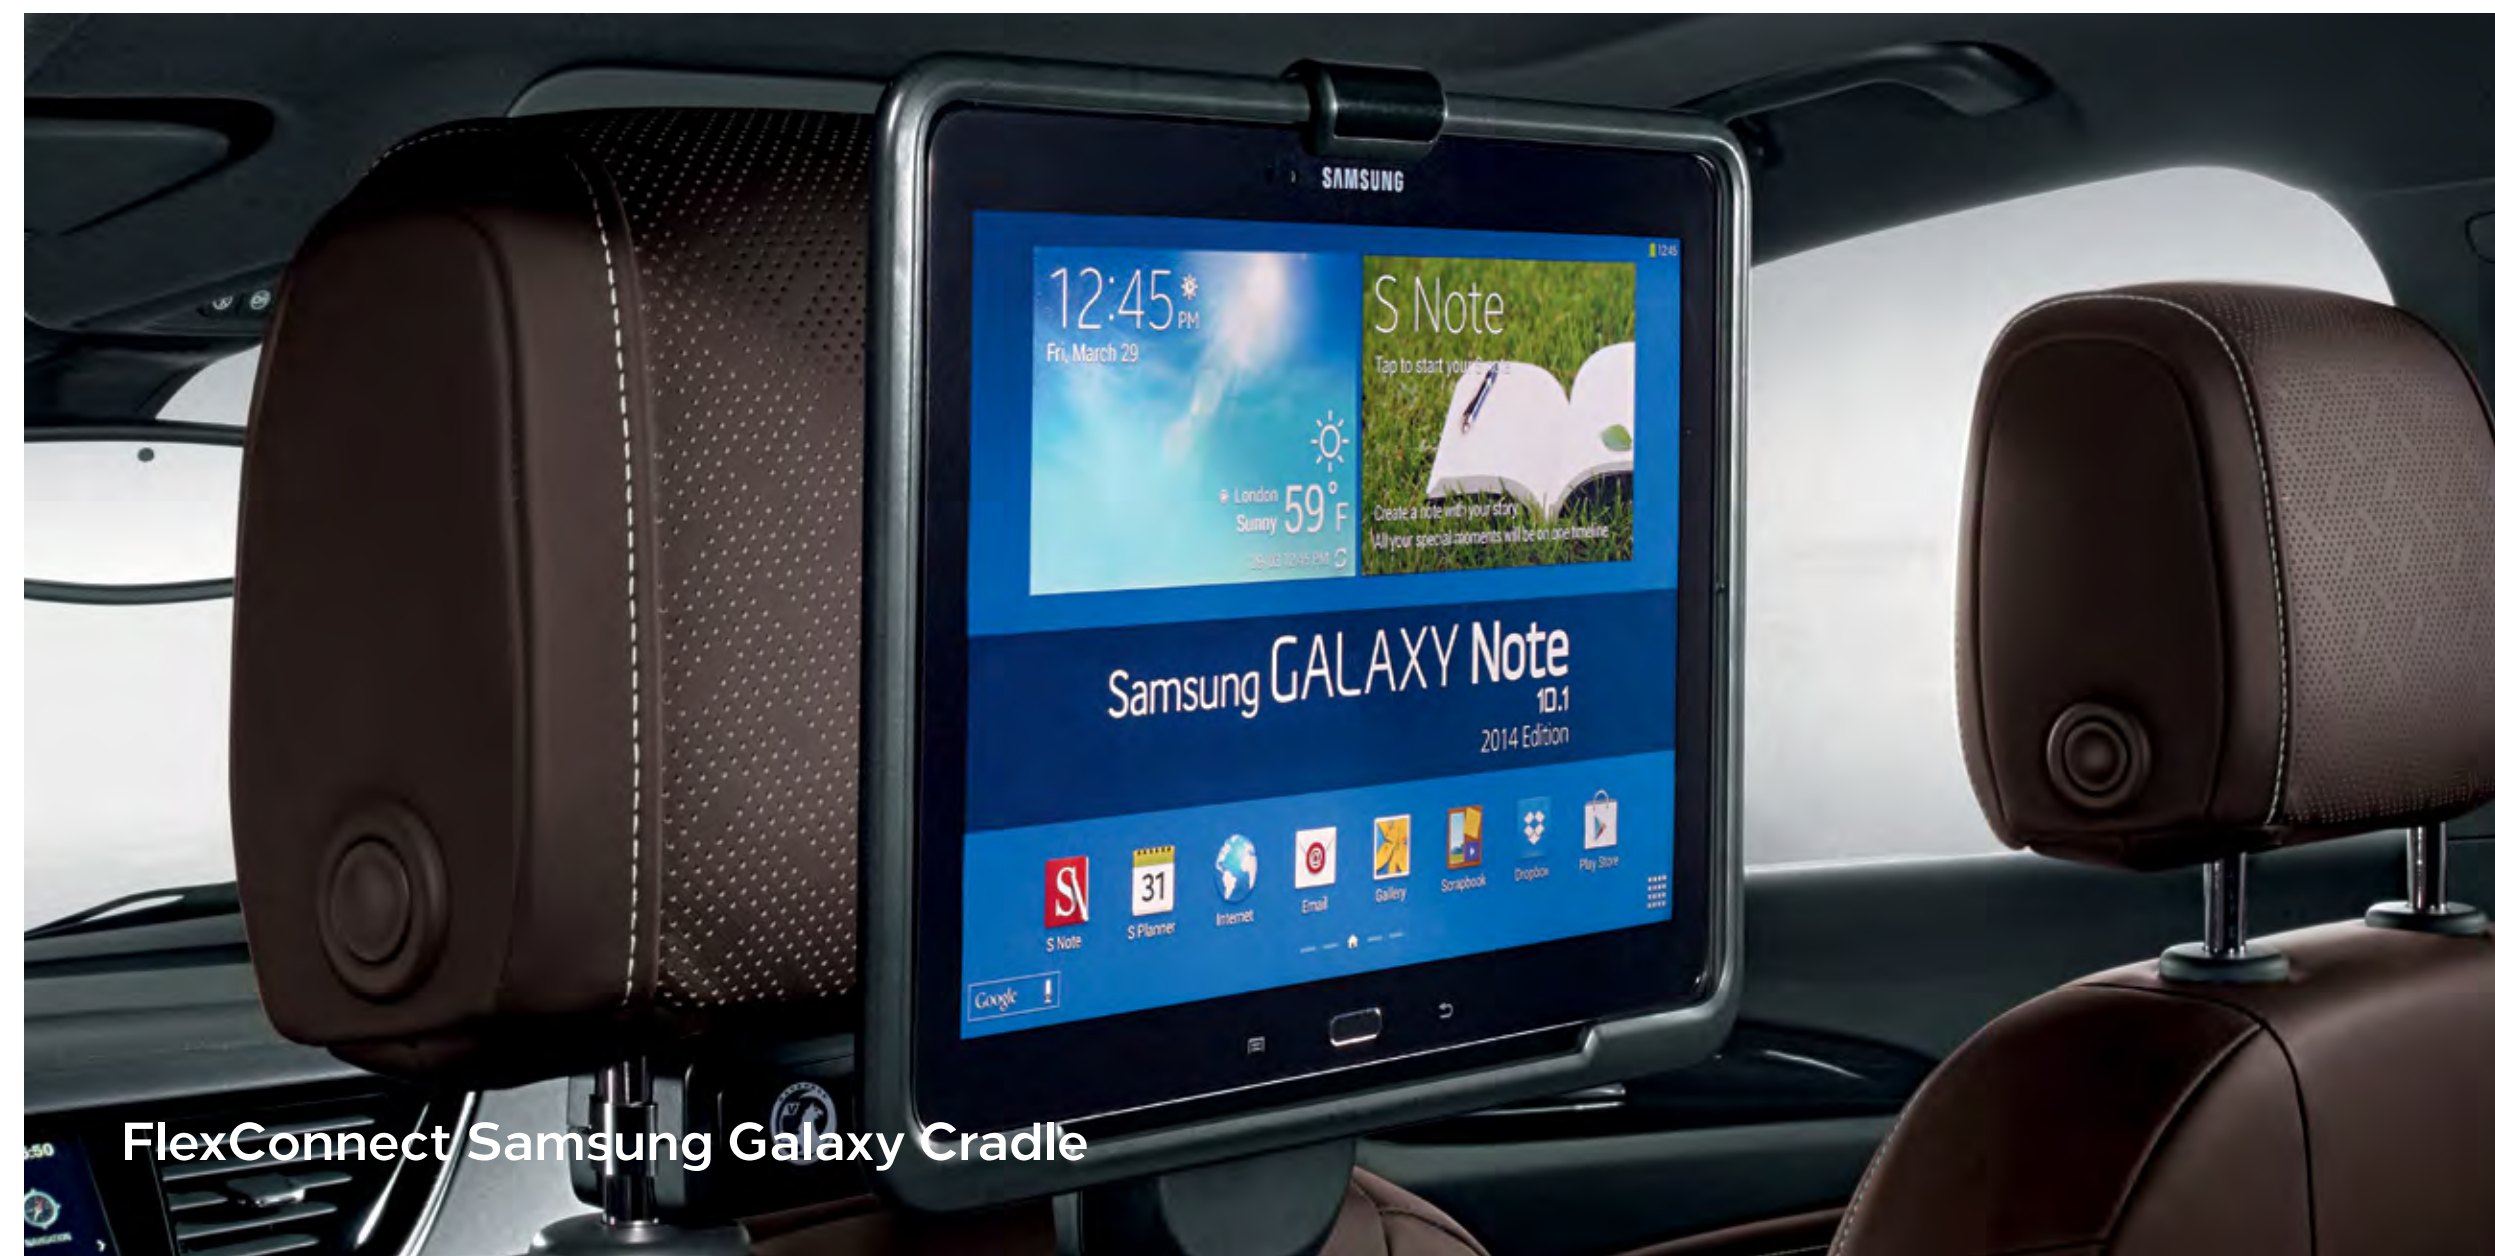

\*\*Cup not included.

FlexConnect iPad Cradle

FlexConnect iPad Air Cradle

FlexConnect iPad Mini Cradle

FlexConnect Samsung Galaxy Cradle

## FlexConnect Range

A range of tablet cradles, fully adjustable for watching films, reading and typing. Simply detach from the bracket to take your device with you in the holder.