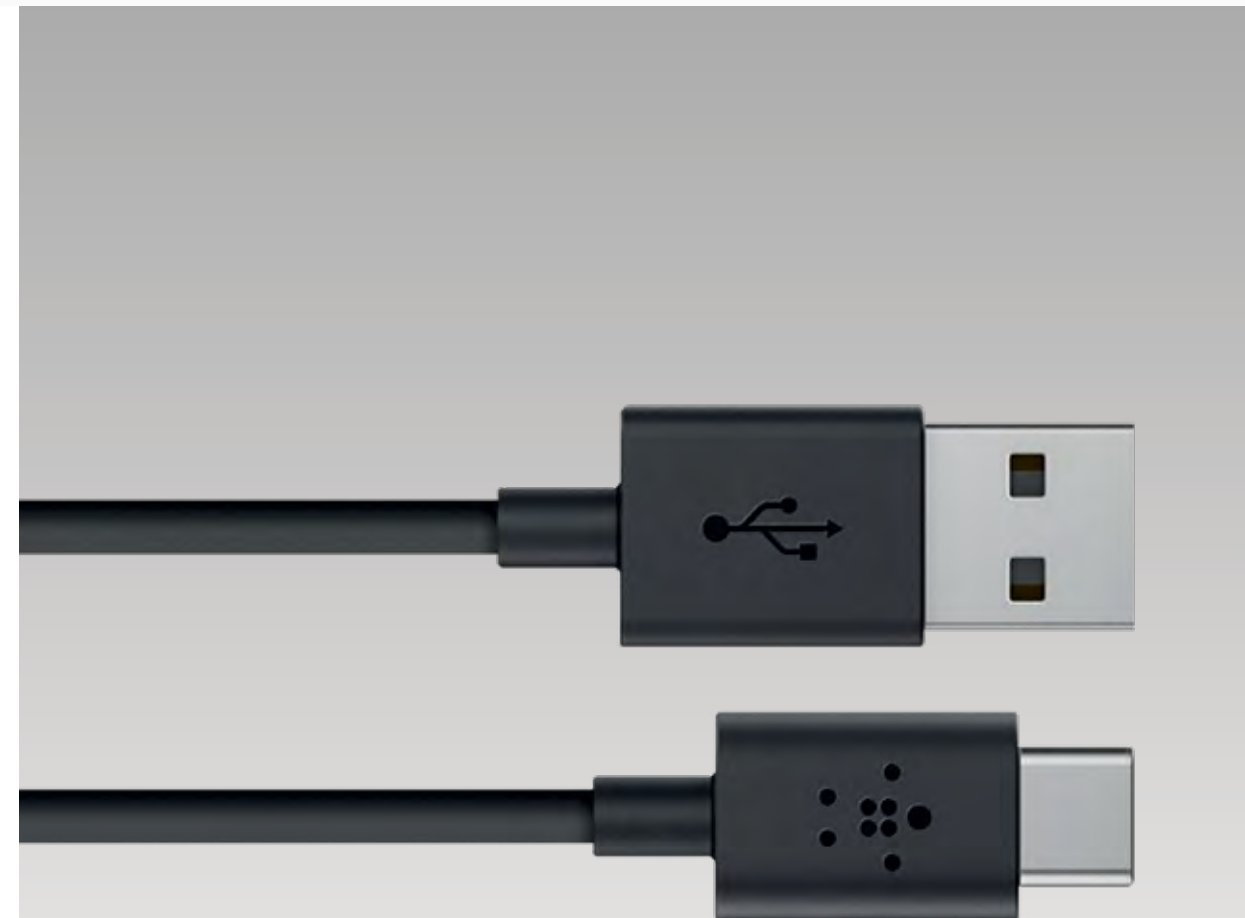

### Universal Car Cup Phone Mount

Adjustable cup holder mount compatible with 6-inch devices.

Part No. UKNMBCHM

### Road Rockstar

4-Port Car Charger with extending USB hub.

Part No. UKNMBRRS

### Universal Car Charger with USB-C Cable

Charge your USB-C device.

Part No. UKNMBTCK

Universal Car Charger with Micro-USB

USB-C Charge/Sync Cable

Lightning to USB Cable

Micro-USB Charge/Sync Cable

2-Port Universal Car Charger