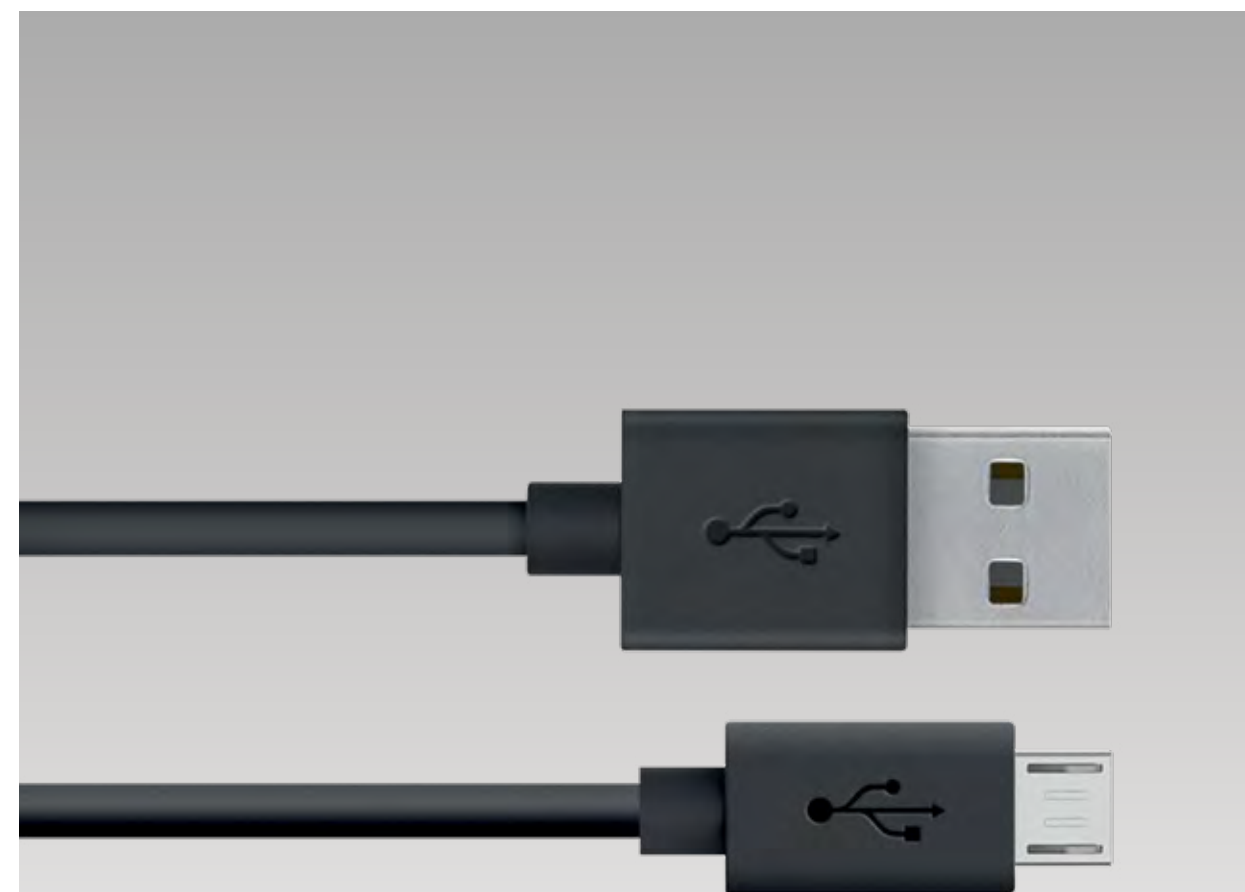

Adjustable mount compatible with 6-inch devices.

Part No. UKNMBAVM

Universal Car Charger with Lightning Cable

Charge and sync your device.

Part No. UKNMBLCK

Universal Car Cup Phone Mount

Adjustable cup holder mount compatible with 6-inch devices.

Part No. UKNMBCHM

Road Rockstar

4-Port Car Charger with extending USB hub.

Part No. UKNMBRRS

Universal Car Charger with USB-C Cable

Charge your USB-C device.

Part No. UKNMBTCK

Universal Car Charger with Micro-USB

USB-C Charge/Sync Cable

Lightning to USB Cable

Micro-USB Charge/Sync Cable

2-Port Universal Car Charger

Universal Car Charger with Micro-USB

Charge your device rapidly and safely.

Part No. UKNMBMCK

USB-C Charge/Sync Cable