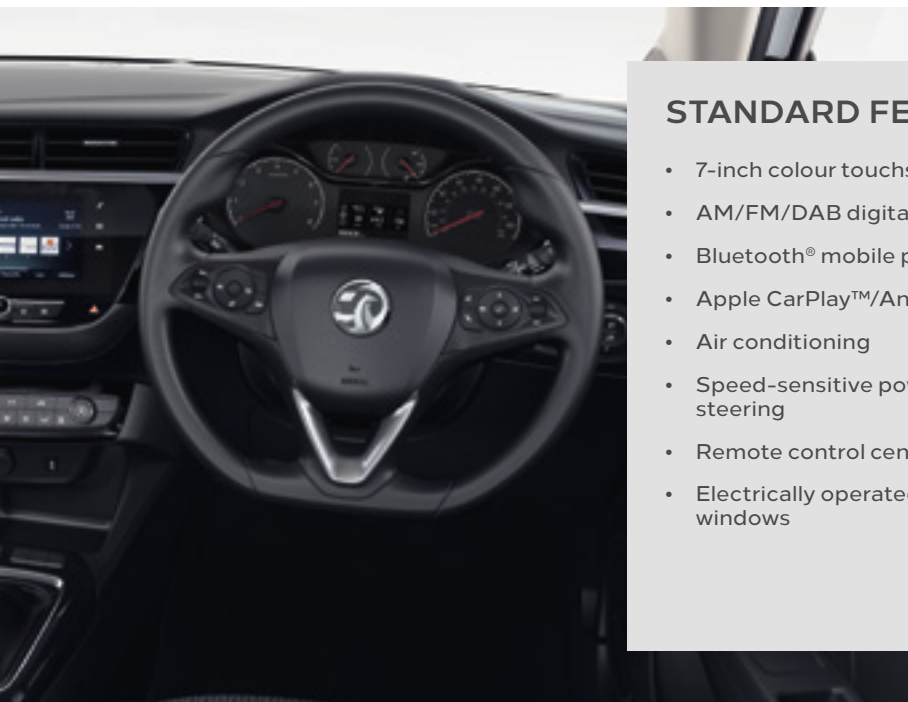

The all-new Corsa comes with a choice of petrol and diesel engines. The range starts with the 1.2-litre (75PS) petrol unit. The nippy award-winning, direct-injection turbocharged 1.2-litre (100PS) model. And the 1.5-litre diesel option pushes 102PS with maximum torque of 250Nm and offers class-leading fuel economy. Packed with smart tech and safety features new Corsa offers day long comfort and practicality.

Images shown are Civilian spec.

STANDARD FEATURES INCLUDE**

- 7-inch colour touchscreen
- AM/FM/DAB digital radio
- Bluetooth® mobile phone portal
- Apple CarPlay™/Android Auto™
- Air conditioning
- Speed-sensitive power-assisted steering
- Remote control central locking
- Electrically operated front windows
- Automatic emergency city braking
- Hill start assist
- Home Office Automotive Conformance (EMC) Specification 6 compliant
- Home Office brake tested