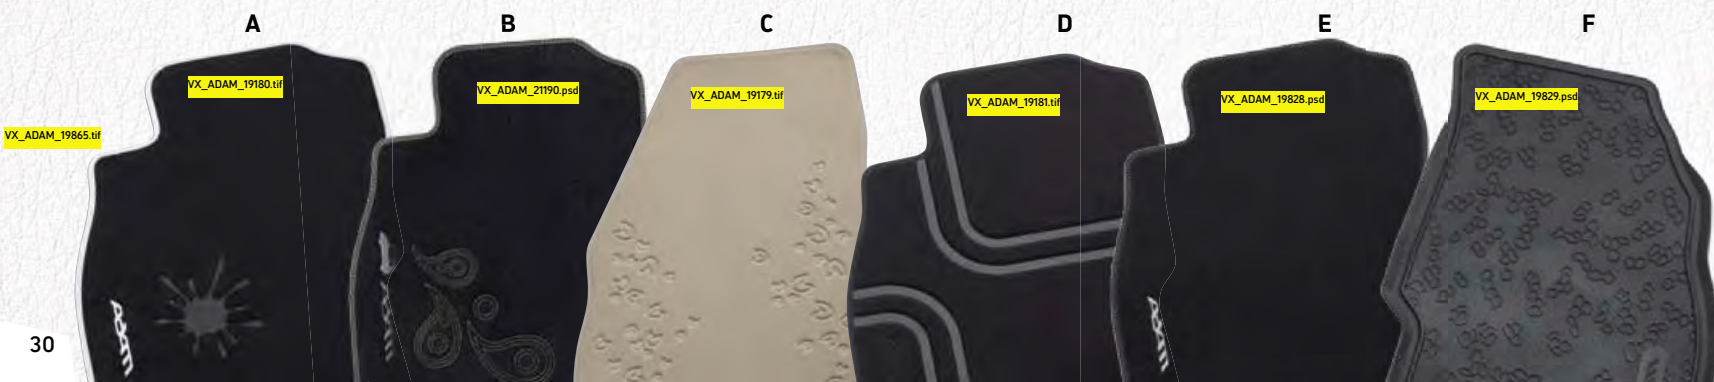

A

VX_ADAM_19180.tif

B

VX_ADAM_21190.psd

C

VX_ADAM_19179.tif

D

VX_ADAM_19181.tif

E

VX_ADAM_19828.psd

F

VX_ADAM_19829.psd

VX_ADAM_19865.tif