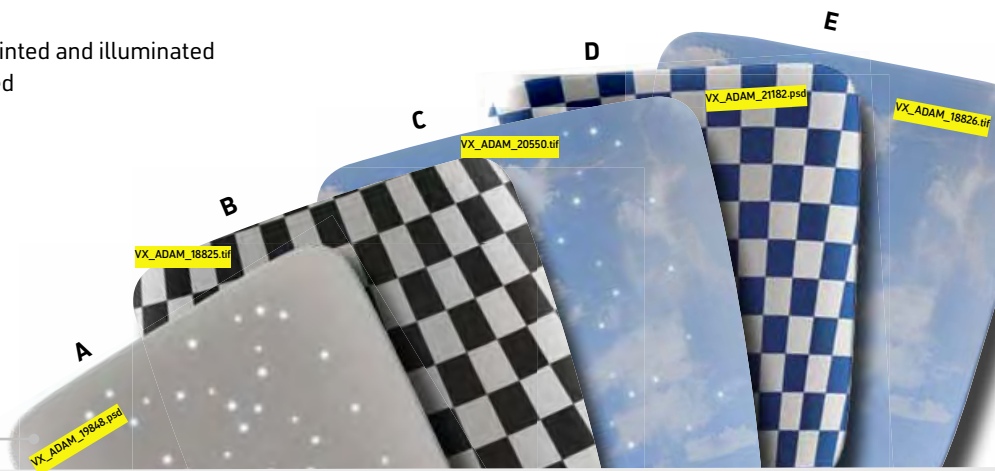

A DIFFERENT KIND OF DIFFERENT.

Ever driven a car where the night sky was on the inside of the roof? Or a chess board? Or cotton-wool clouds floating in a blue summer sky? Now's your chance! Believe it or not, ADAM lets you pick the décor over your head with what we call a printed or illuminated headliner.* You can redesign the dashboard too, with a choice of 21 different colours and textures for the fascia panel décor inserts, some of which extend to the centre console and door panel inserts too. Just ask your retailer or log on to the ADAM configurator at www.vauxhall-adam.co.uk for details of all the standard and optional* combinations on offer.

HEADLINERS

- A Stars - illuminated
- B Go - printed
- C Sky & Stars - printed and illuminated
- D Go Blue - printed
- E Sky - printed