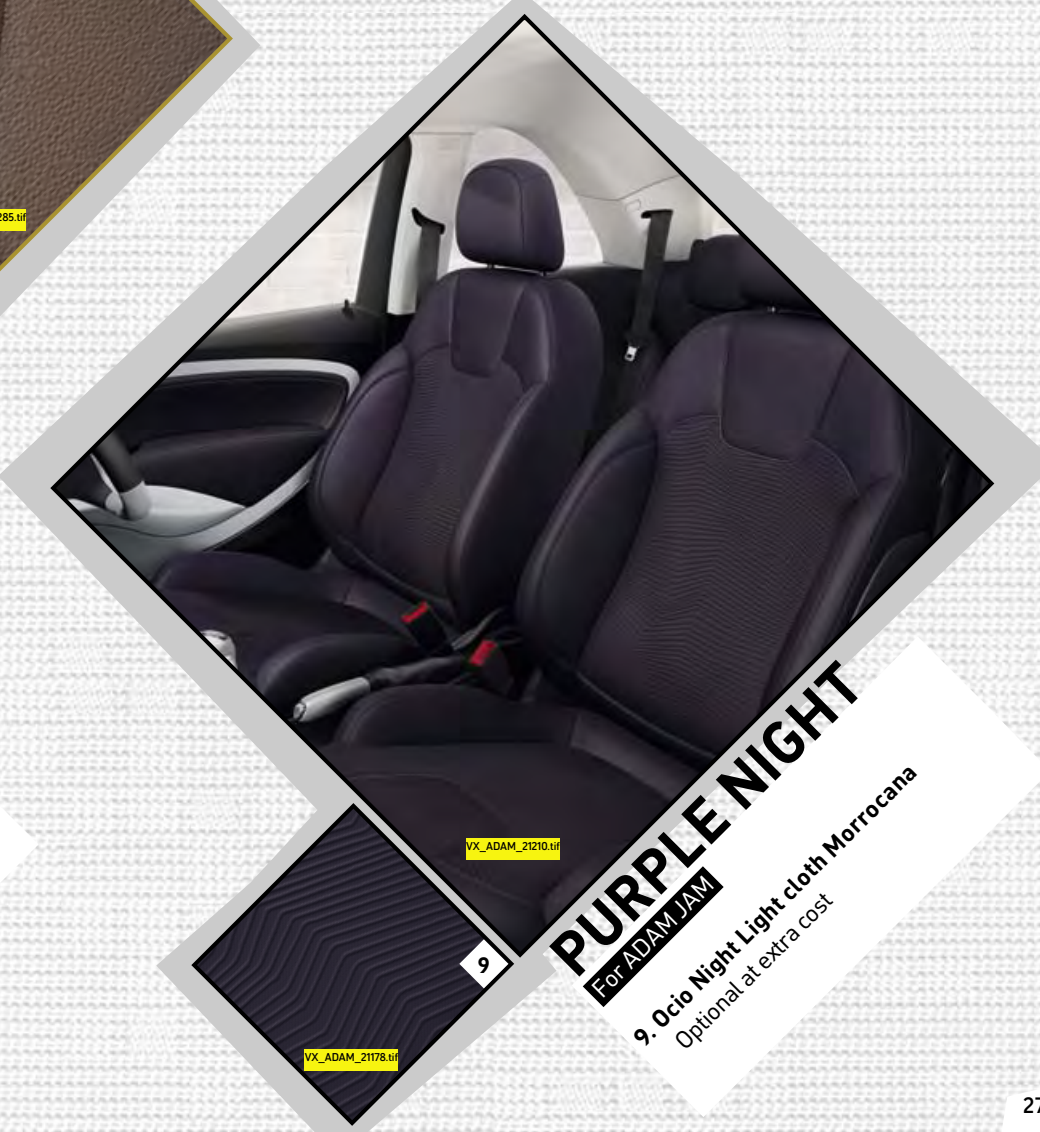

VX_ADAM_19285.tif

VX_ADAM_21178.tif

PURPLE NIGHT

For ADAM JAM

9. Ocio Night Light cloth Morrocana
  Optional at extra cost

VX_ADAM_21210.tif