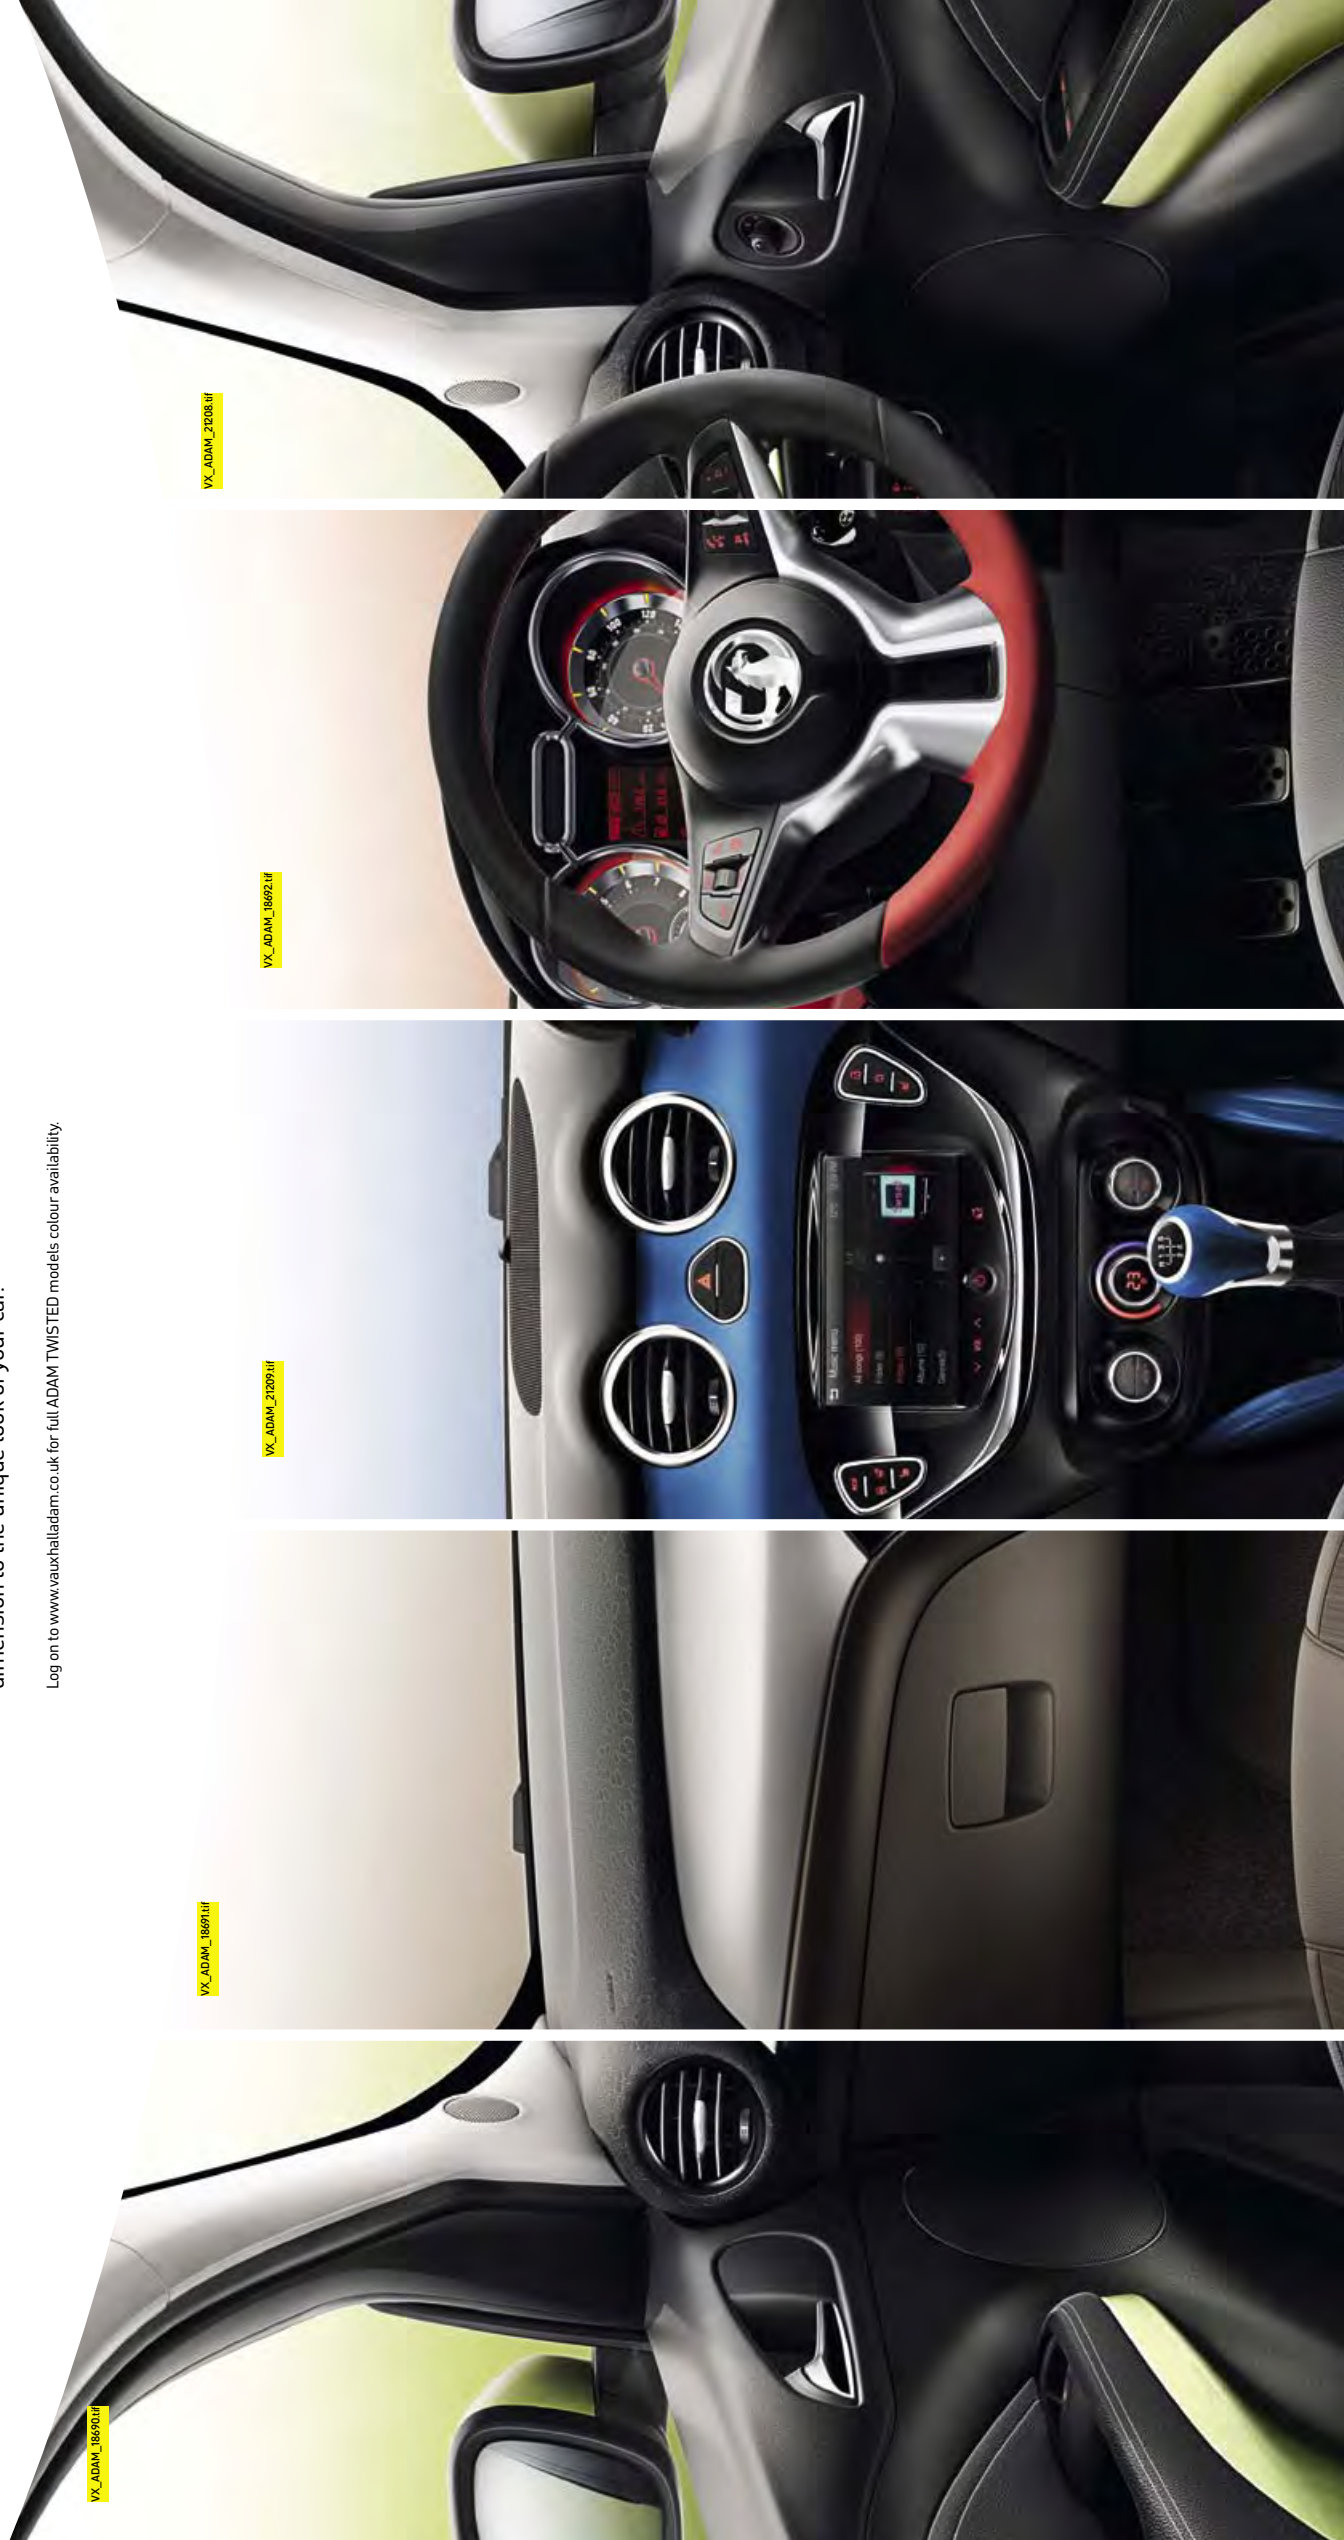

Red 'n' Roll Interior Leather Pack and sports pedals are optional at extra cost.

YOUR TURN.

As the ADAM Chief Designer, you get to have everything just as you want it. So if you really want to mix things up you can take your pick from one of five Twisted Packs. That's a combination of colour-coordinated components that add an unexpected dimension to the unique look of your car.

Log on to www.vauxhalladam.co.uk for full ADAM TWISTED models colour availability.