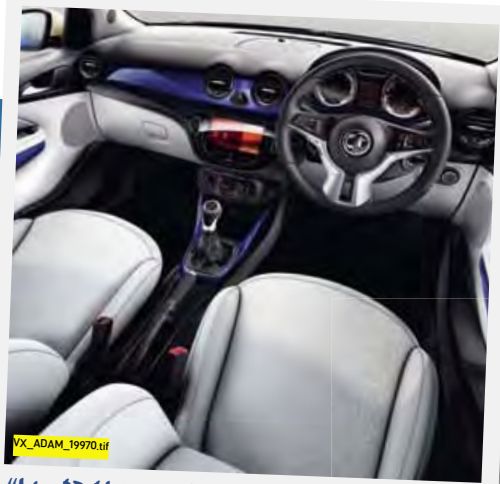

VX_ADAM_19970.tif

"My ADAM is well connected. This one has Bluetooth®, Sat Nav and USB to name but a few."

This car's big personality and funky shape come factory-fitted. And all this comes as standard too:

- Air conditioning
- CD player with USB facility and aux-in socket
- Digital radio
- Bluetooth® connectivity
- Steering wheel mounted audio controls
- Cruise control and trip computer

Add our choice of cool and collected options* and it's really time to party:

- Pump up the Blue pearlescent paint
- White my Fire Roof Colour Pack
- 16-inch Technical Grey Boomerang diamond-cut alloy wheels
- Go printed headliner
- IntelliLink infotainment system
- Urban Pack