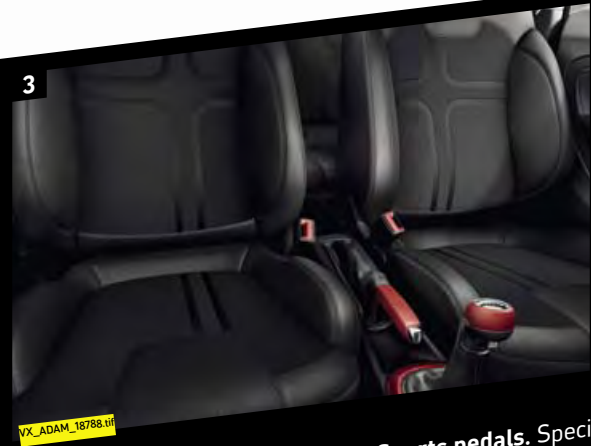

3

VX_ADAM_18788.tif