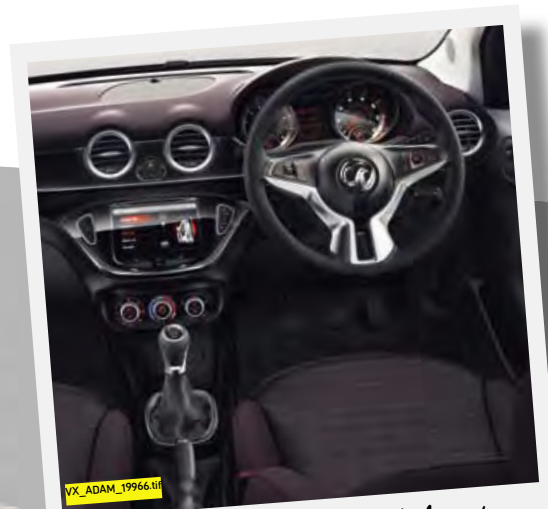

VX_ADAM_19966.tif

"Plush seats, digital radio and climate control... this is my comfort zone."

True to its name, this car is truly glamorous with all that style, shine and class. You'll find all of these features at your disposal too:

- 16-inch Silver Vintage alloy wheels
- Electronic climate control
- Fixed glass roof panel with sliding blind
- CD player with USB facility and aux-in socket
- Digital radio
- Bluetooth® connectivity

While the smooth and elegant options* we've chosen make sure you'll stand out from the crowd:

- Manchester Purple Cloth**
- The Greyfather pearlescent paint
- White my Fire Roof Colour Pack
- Technical Pack