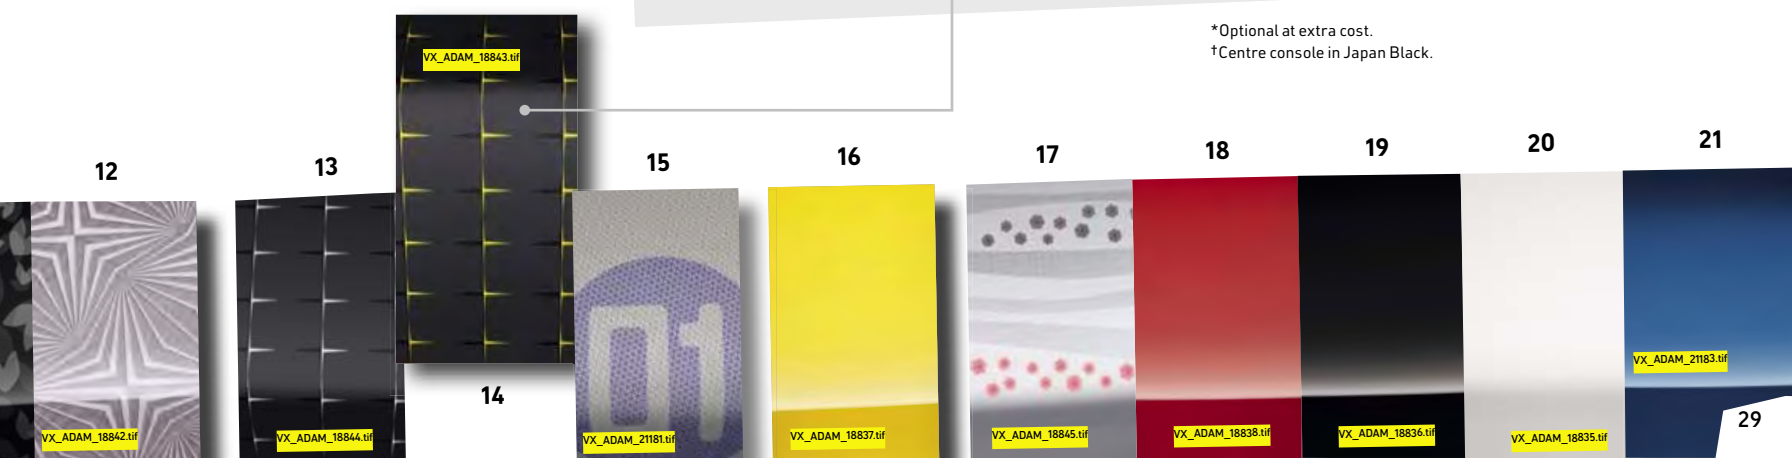

*Optional at extra cost.
†Centre console in Japan Black.

STYLISTS WANTED.

21 dashboard colours and 18 seat trims sound like a lot but a little ADAM magic actually gives you six times that number. How? By adding Interior Leather Packs* that change the colour of the steering wheel, handbrake and gear knob. You can also opt for floor mats to match or a range of rear-view mirror covers in graphic or coloured styles*.