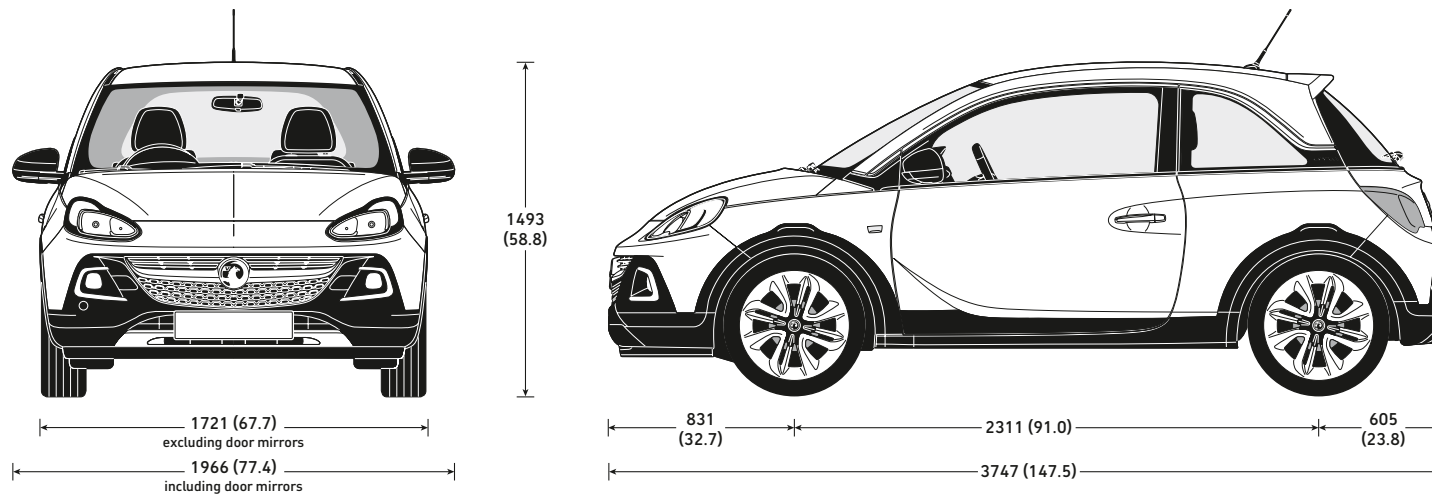

ADAM ROCKS UNLIMITED EXTERIOR DIMENSIONS millimetres (inches)