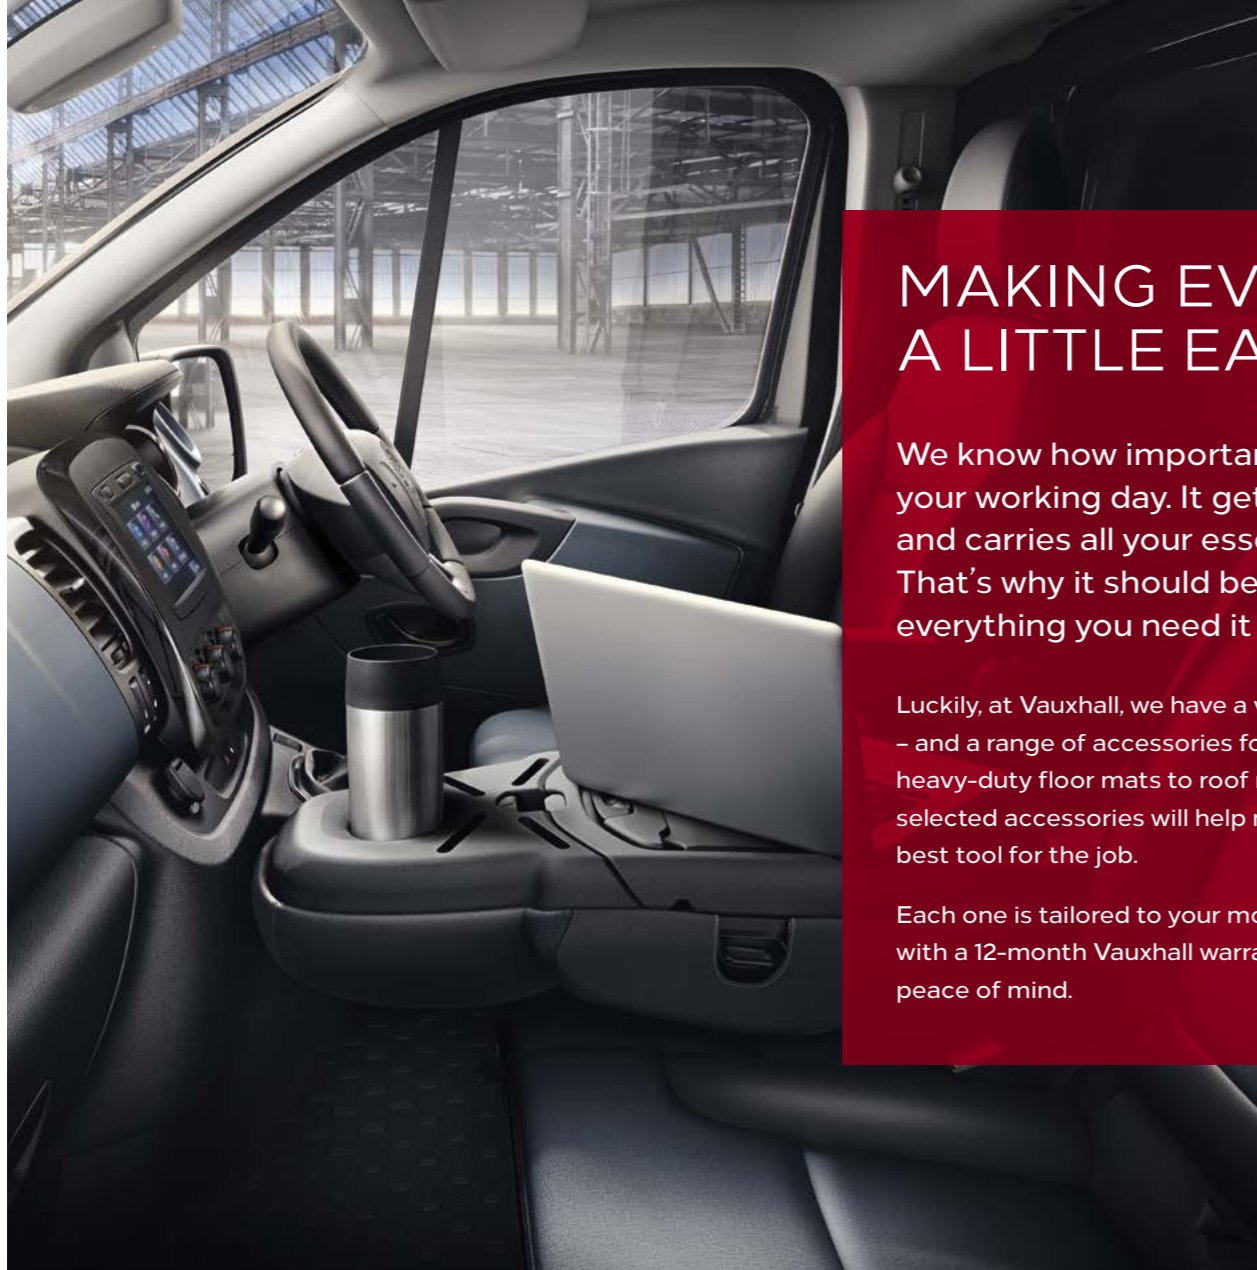

COMMERCIAL VEHICLE ACCESSORIES BROCHURE 2018

BUILT JUST FOR YOUR VAN

VAUXHALL

MAKING EVERY DAY A LITTLE EASIER.

We know how important your van is to your working day. It gets you to the job and carries all your essential equipment. That's why it should be kitted out to do everything you need it to.