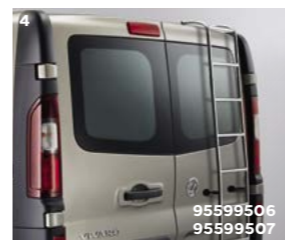

4 ROOF CARRIER LADDER - GALVANISED STEEL

Our galvanised steel ladders provide better, faster loading.

£256 H1
£311 H2

5 HIGH QUALITY PLASTIC FLOOR

Prevent damage to your load area with this anti-slip, water-resistant flooring cover.

£537 Rear Part L1/L2

6 WINDOW PROTECTION GRILLES

Tailor-made window grilles create a strong, physical barrier between your tools and potential thieves.

£184 Left Sliding Doors
£193 Rear Swing Doors
£204 Right Sliding Doors
Includes fitting.

7 ROOF RACK TRAY

Easy to install and remove, this sturdy aluminium roof rack gives you more space up-top, and is perfect for transporting awkward or heavy loads.

Aluminium
£844 L1H1 Swing Doors
£914 L2H2 Swing Doors
Steel Black
£628 L1H1 L1H2 Swing Doors
£672 L2H2 Swing Doors
£737 L2H1 Swing Doors
Includes fitting.