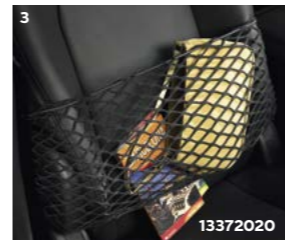

3 SEAT NET FRONT PASSENGER SEAT

Safely and securely hold everything from your wallet to a map, within easy reach of the driver's seat.

£44

4 BASE CARRIER

Open up your options with a base for a range of attachments for all kinds of jobs.

£276 H1

£278 H2

Two sets shown.

5 ROOF CARRIER LADDER

Loading ladders enable easier access to the roof and increase workplace safety.

£191 H1

£209 H2

6 ROOF RACK TRAY

Easy to install and remove, this sturdy aluminium roof rack gives you more space up-top, and is perfect for transporting awkward or heavy loads.

£877 L1H1 L1H2

£989 L2H2

£981 L3H2

£975 L4H2

Black

£577 L1H2

£899 L4H2

(including roller).